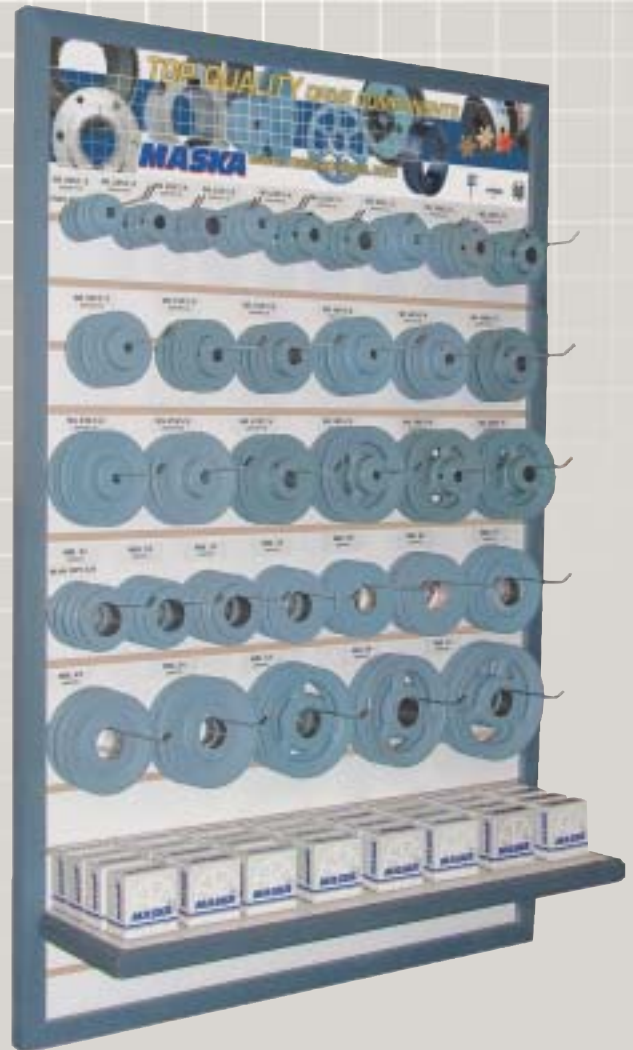

Parts List

FIXED BORE SHEAVES, "A" BELT

Part No.	Size/Qty.				List Price	Total
	1/2	5/8	7/8			
MA 20	2	2	2	= 6	$8.32	$49.92
MA 25	2	2	2	= 6	9.60	57.60
MA 30	2	2	2	= 6	11.88	71.28
MA 35	2	2	2	= 6	13.32	79.92
MA 40	2	2	2	= 6	19.16	114.96
MA 45	2	2	2	= 6	20.56	123.36
MA 50	2	2	2	= 6	21.92	131.52
				42		$628.56

BUSH TYPE SHEAVES, "A-B" BELT

Part No.	Qty.	List Price	Total
MBL 31	2	$21.68	$43.36
MBL 33	2	23.06	46.12
MBL 35	2	23.10	46.20
MBL 37	2	23.28	46.56
MBL 39	2	23.34	46.68
MBL 44	2	24.36	48.72
MBL 47	2	24.92	49.84
MBL 49	2	25.44	50.88
MBL 54	2	26.46	52.92
MBL 57	2	26.76	53.52
MBL 59	2	28.20	56.40
MBL 64	2	30.96	61.92
	24		$603.12

QD BUSHINGS

Part No.	Qty.	List Price	Total
L X 1/2	4	$9.00	$36.00
L X 5/8	4	9.00	36.00
L X 3/4	4	9.00	36.00
L X 7/8	4	9.00	36.00
L X 1	4	9.00	36.00
L X 1-1/8	4	9.00	36.00
L X 1-1/4	4	9.00	36.00
L X 1-3/8	4	9.00	36.00
	32		$288.00

TOTAL LIST PRICE OF WALL MODEL #1 PARTS

$1,519.68

MASKA

1 800 463-8928

www.maskapulleys.com
www.maskaEZ-shelf.com